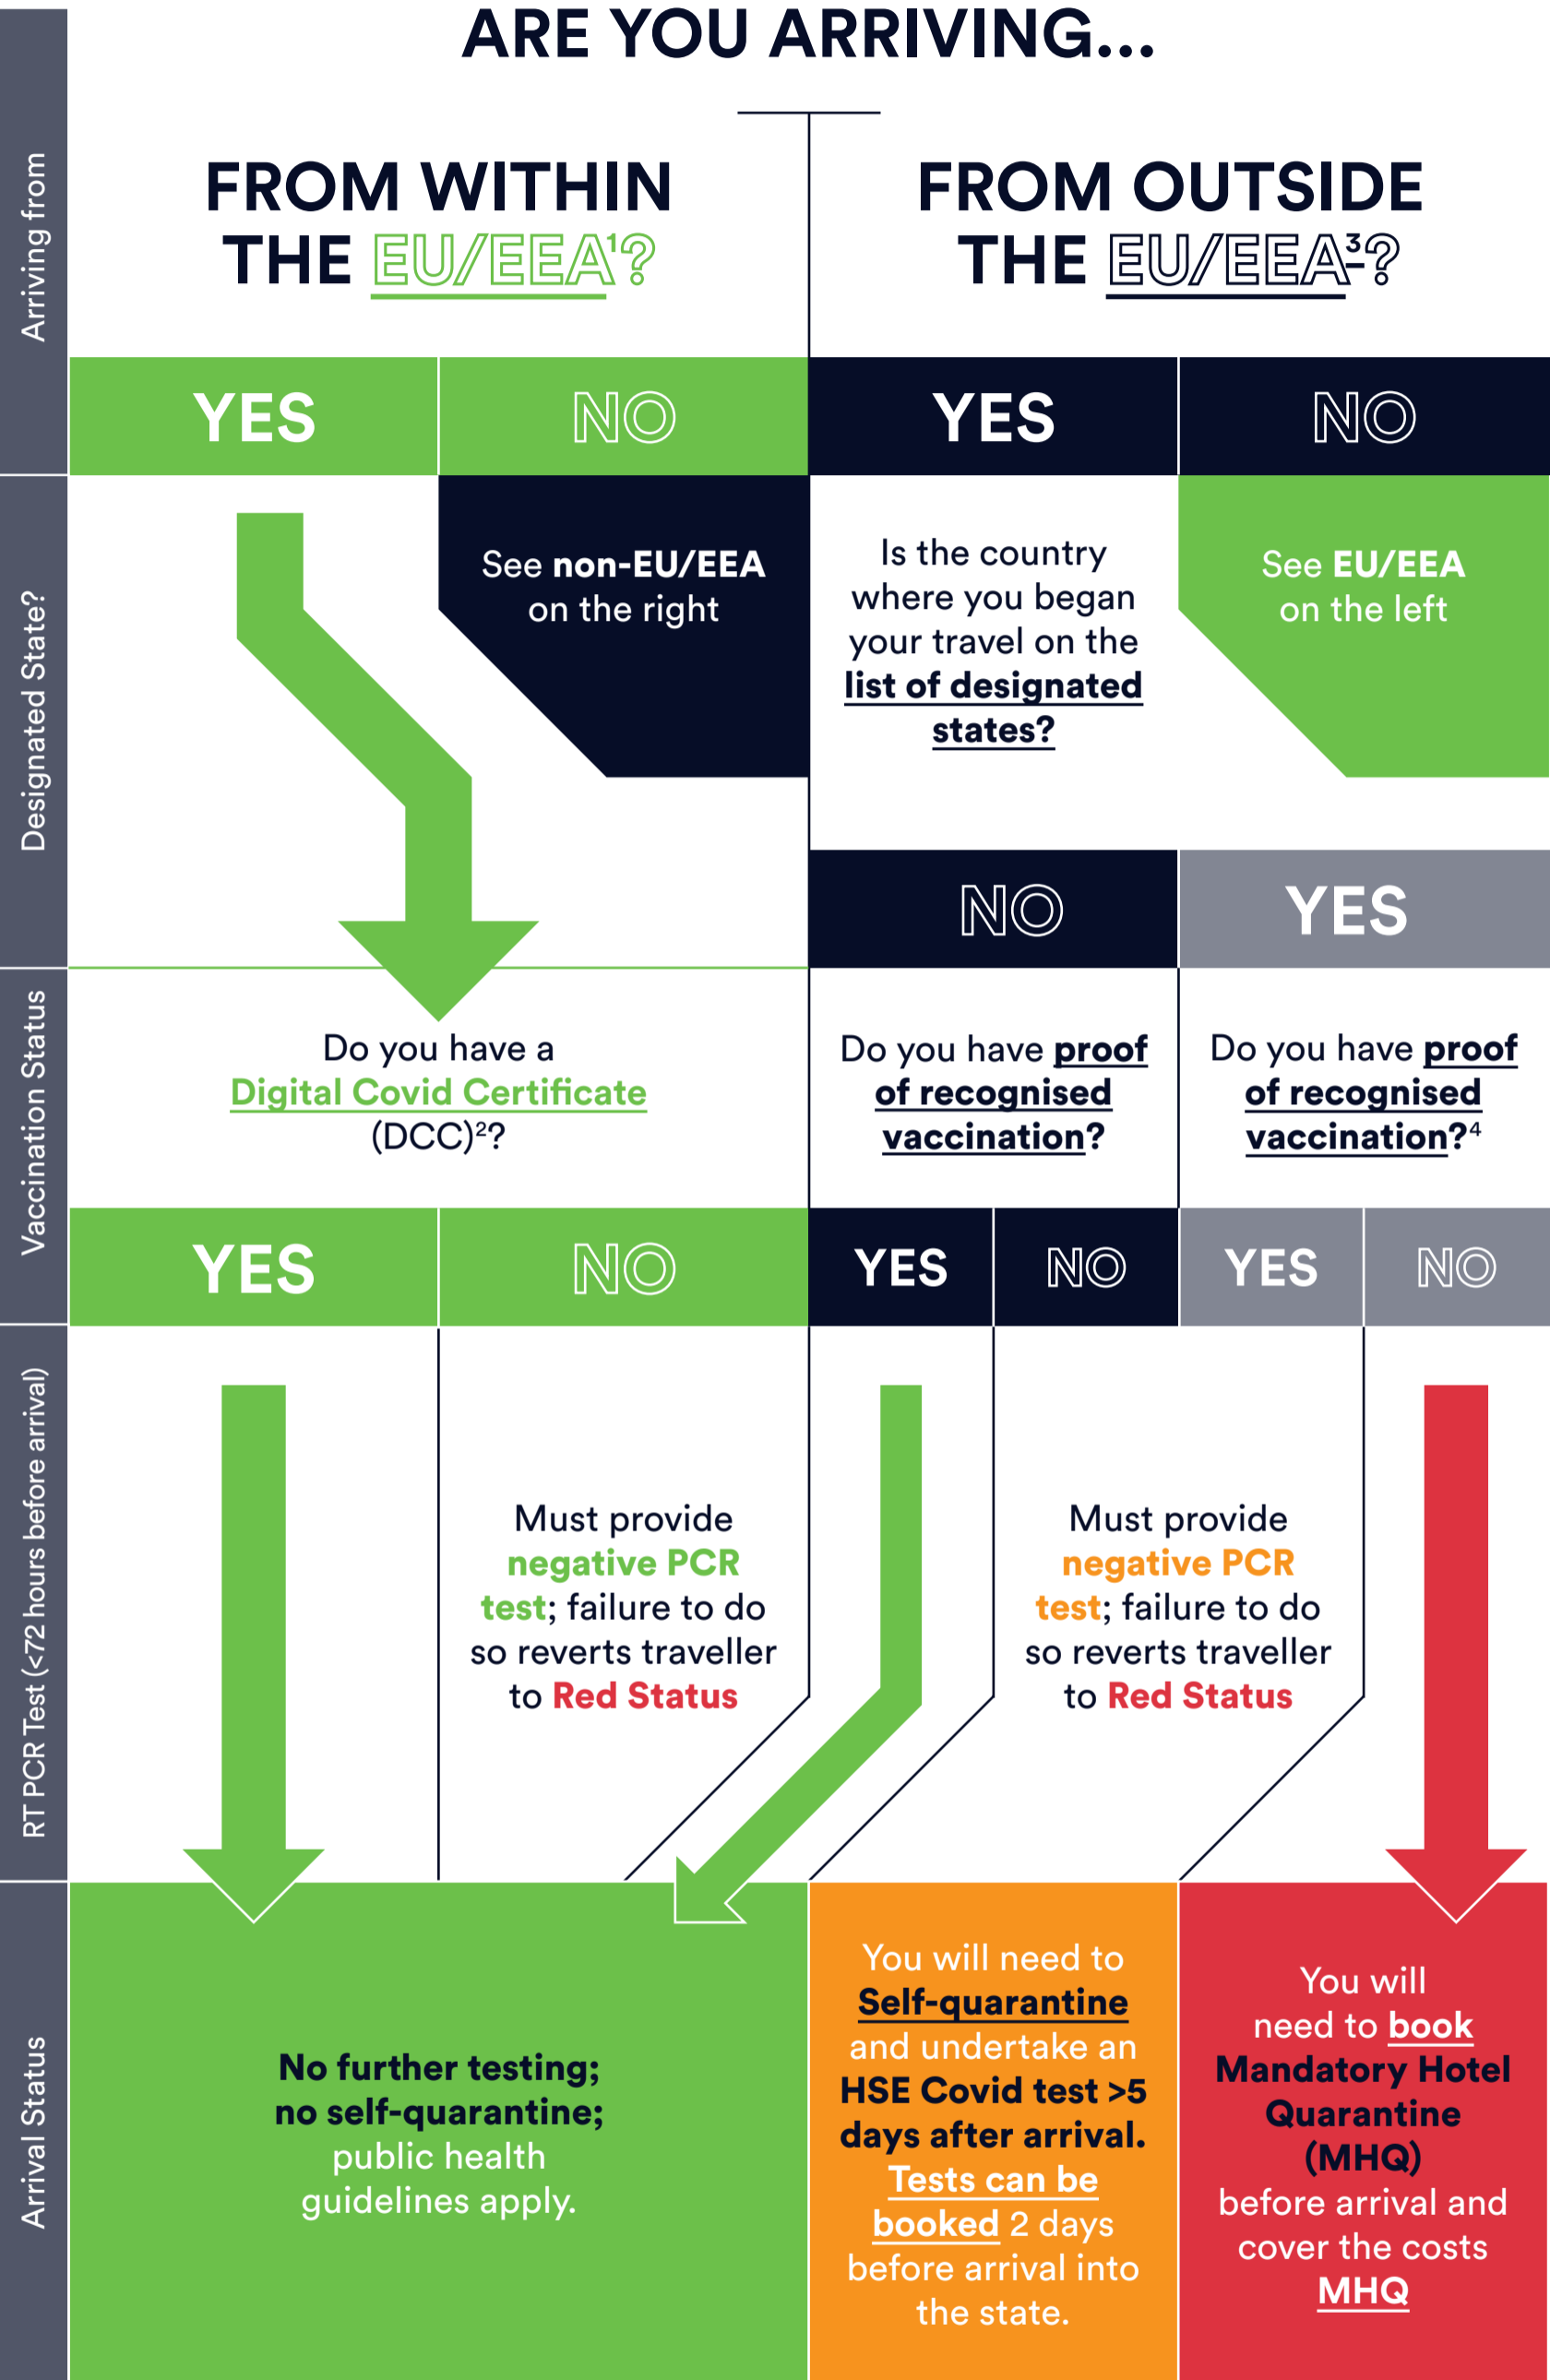

# International Arrivals into Ireland

Entry requirements for International Students

1. All international student arrivals are expected to be aware of prevailing [Irish Government guidelines for travel](#)
2. Prior to travel all international travellers must complete the [COVID-19 Passenger Locator Form](#)
3. All international arrivals are requested to use the [HSE Covid Tracker App](#) post arrival

<sup>1</sup> Not outside the EU/EEA for any of the 14 days leading up to travel

<sup>2</sup> DCC can be obtained on the basis of vaccination, recovery, or negative test. Managed by your country of residence within the EU/EEA; local rules apply

<sup>3</sup> Both origin of travel and any transit airports en route